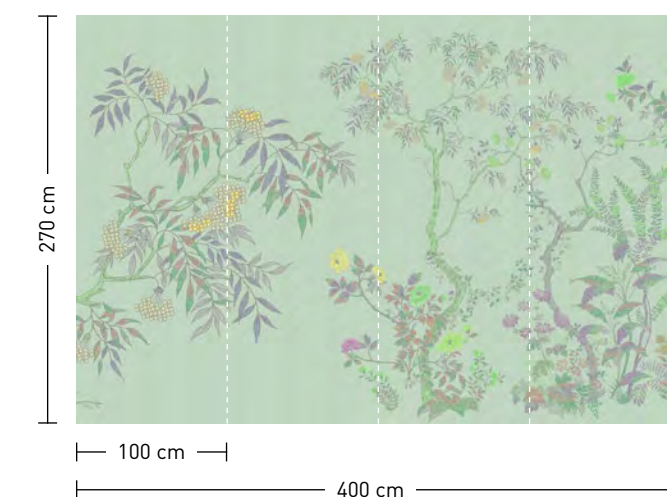

mira 2

- DD134783 200 g/m² ›Vlies Premium‹
- DD134784 130 g/m² ›Vlies Matt‹
- DD134785 ›Strukturvlies Plus‹
- DD134786 200 g/m² ›Mica‹
- DD134787 ›Fine Sand‹
- DD134788 ›Fine Textiler‹