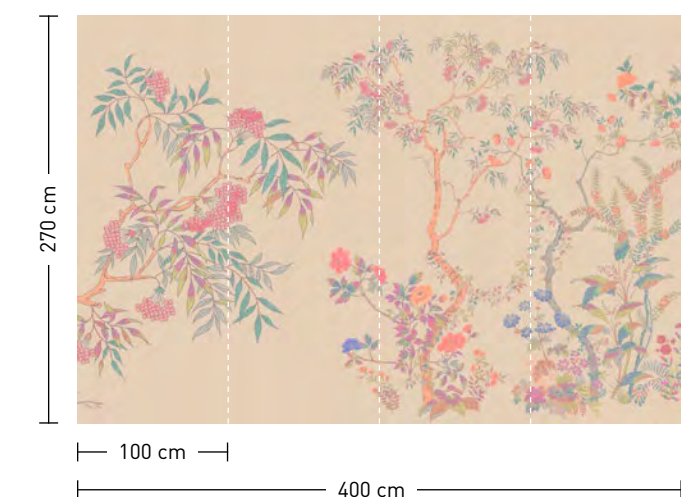

mira 3

- DD134789 200 g/m² ›Vlies Premium‹
- DD134790 130 g/m² ›Vlies Matt‹
- DD134791 ›Strukturvlies Plus‹
- DD134792 200 g/m² ›Mica‹
- DD134793 ›Fine Sand‹
- DD134794 ›Fine Textiler‹