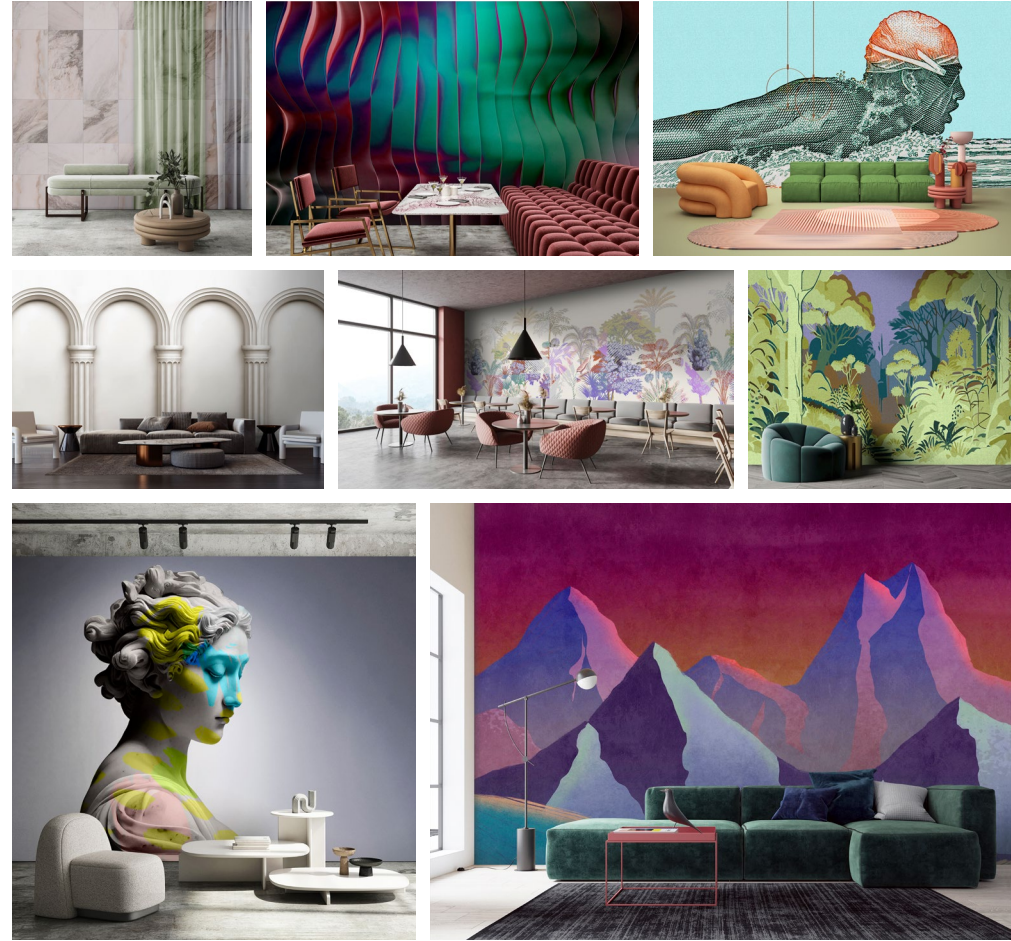

playful futurism

playful futurism – Spielerisch die Welt von morgen gestalten: Diese Designs spiegeln innovatives Denken und zukunftsweisende Kreativität. Sie sind künstlerisch, experimentell und strahlen Mut und Optimismus aus. Sie setzen das Ambiente dynamisch in Szene und kreieren eine verheißungsvolle Aufbruchstimmung.

playful futurism – Playfully designing the world of tomorrow: These wall compositions reflect innovative thinking and forward-minded creativity. Artistic, experimental; radiating courage and optimism – they dynamically set the scene for the ambience and create an auspicious mood of endeavor.

Weitere Motive unter:
More motifs at:
[www.as-creation.com/
tapeten-highlights/
walls-by-patel](http://www.as-creation.com/tapeten-highlights/walls-by-patel)